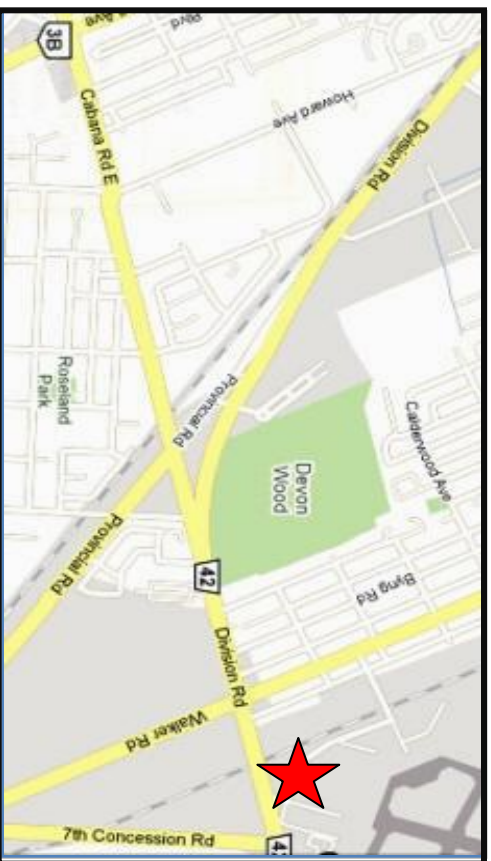

# AT WARP DRIVE RACE PARK

My Party Is All About Fun!

**Warp Drive Race Park**

**County Rd. 42 (Division Rd) AT WINDSOR AIRPORT**

**519.966.9666**

**www.warpdrive.ca**

**Racer:** \_\_\_\_\_

**Race Date:** \_\_\_\_\_