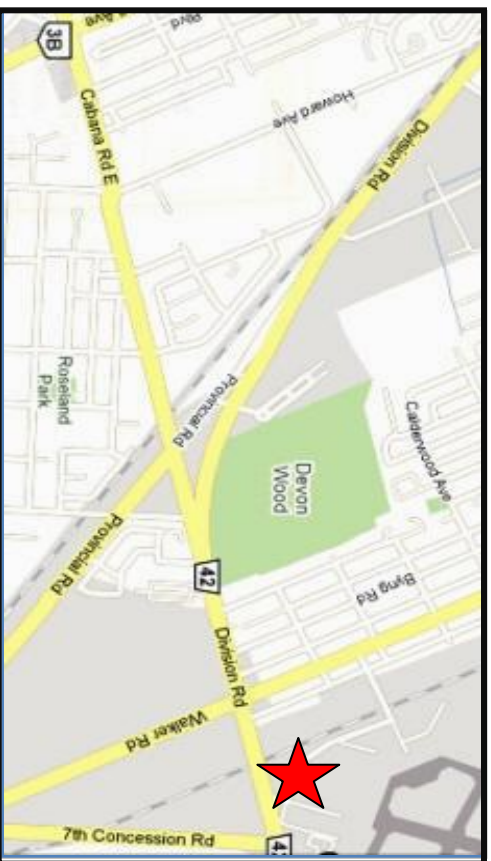

AT WARP DRIVE RACE PARK

Race To My Party

Warp Drive Race Park

County Rd. 42 (Division Rd) AT WINDSOR AIRPORT

519.966.9666 www.warpdrive.ca

Racer: _____

Race Date: _____

Race Time: _____