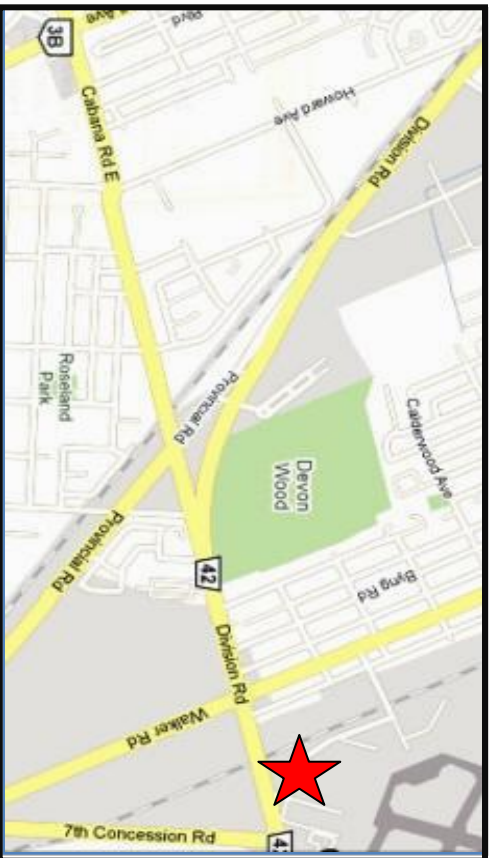

# AT WARP DRIVE RACE PARK

## Warp Drive Race Park

County Rd. 42 (Division Rd) AT WINDSOR AIRPORT

519.966.9666 [www.warpdrive.ca](http://www.warpdrive.ca)

**For:** \_\_\_\_\_

**Date:** \_\_\_\_\_

**Time:** \_\_\_\_\_

**RSVP:** \_\_\_\_\_